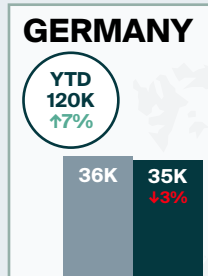

JUNE 2024 overnight arrivals at a glance

LEGEND

By all modes

Mode of Arrivals in June 2024

Overnight arrivals are preliminary estimates and are subject to change.

Infographic designed by @destinationcan

For more information, visit www.Destinationcanada.com