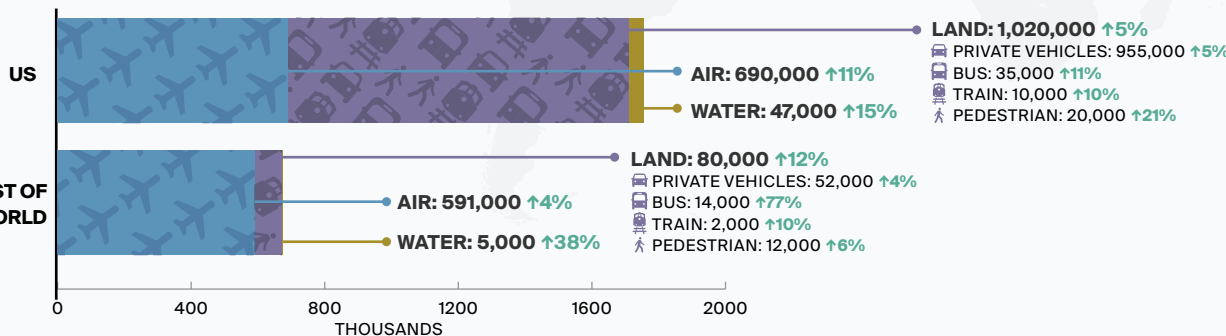

JUNE 2024 overnight arrivals at a glance

LEGEND

By all modes

Mode of Arrivals in June 2024

Overnight arrivals are preliminary estimates and are subject to change.

Infographic designed by @destinationcan

For more information, visit www.Destinationcanada.com