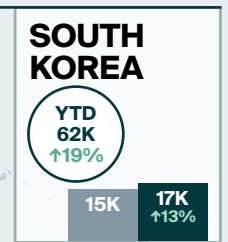

JUNE 2024 overnight arrivals at a glance

LEGEND

By all modes

Mode of Arrivals in June 2024

Overnight arrivals are preliminary estimates and are subject to change.

Infographic designed by @destinationcan

For more information, visit www.Destinationcanada.com