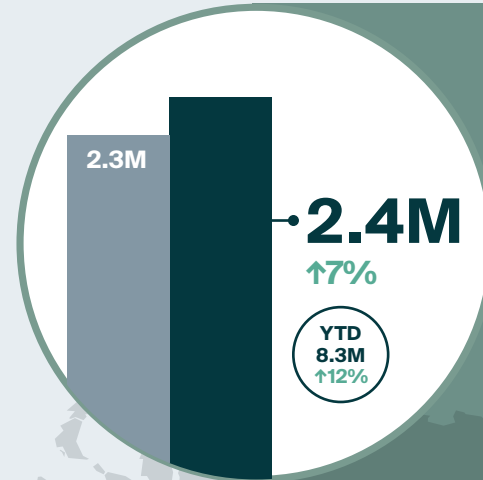

JUNE 2024 overnight arrivals at a glance

LEGEND

By all modes

Mode of Arrivals in June 2024

Overnight arrivals are preliminary estimates and are subject to change.

Infographic designed by @destinationcan

For more information, visit www.Destinationcanada.com