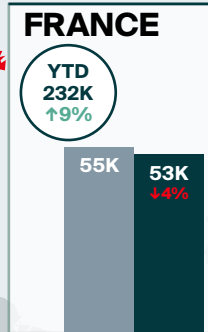

JUNE 2024 overnight arrivals at a glance

LEGEND

By all modes

Mode of Arrivals in June 2024

Overnight arrivals are preliminary estimates and are subject to change.

Infographic designed by @destinationcan

For more information, visit www.Destinationcanada.com