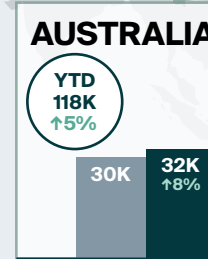

JUNE 2024 overnight arrivals at a glance

LEGEND

By all modes

Mode of Arrivals in June 2024

Overnight arrivals are preliminary estimates and are subject to change.

Infographic designed by @destinationcan

For more information, visit www.Destinationcanada.com