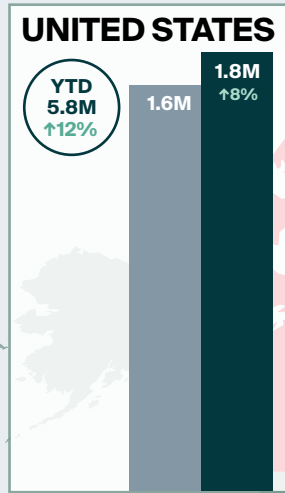

JUNE 2024 overnight arrivals at a glance

LEGEND

By all modes

Mode of Arrivals in June 2024

Overnight arrivals are preliminary estimates and are subject to change.

Infographic designed by @destinationcan

For more information, visit www.Destinationcanada.com