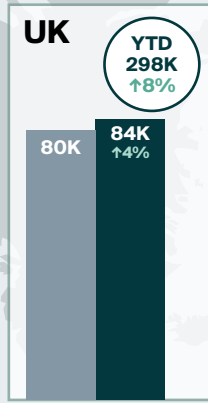

JUNE 2024 overnight arrivals at a glance

LEGEND

By all modes

Mode of Arrivals in June 2024

Overnight arrivals are preliminary estimates and are subject to change.

Infographic designed by @destinationcan

For more information, visit www.Destinationcanada.com