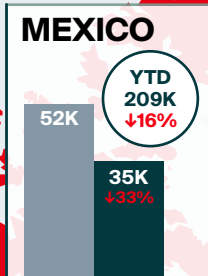

JUNE 2024 overnight arrivals at a glance

LEGEND

By all modes

Mode of Arrivals in June 2024

Overnight arrivals are preliminary estimates and are subject to change.

Infographic designed by @destinationcan

For more information, visit www.Destinationcanada.com