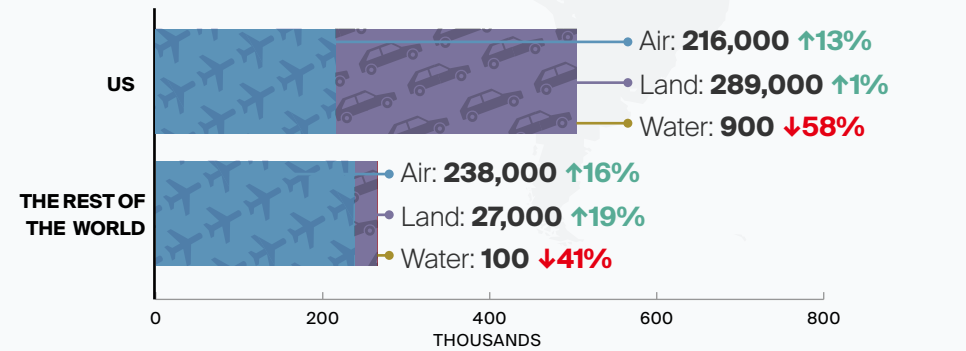

JANUARY 2024 overnight arrivals at a glance

LEGEND

Mode of Arrivals in January 2024

Overnight arrivals are preliminary estimates and are subject to change.
 X Infographic designed by @destinationcan
 For more information, visit www.Destinationcanada.com
 Data sources: Statistics Canada, Tables 24-10-0055-01 and 24-10-0053-01.