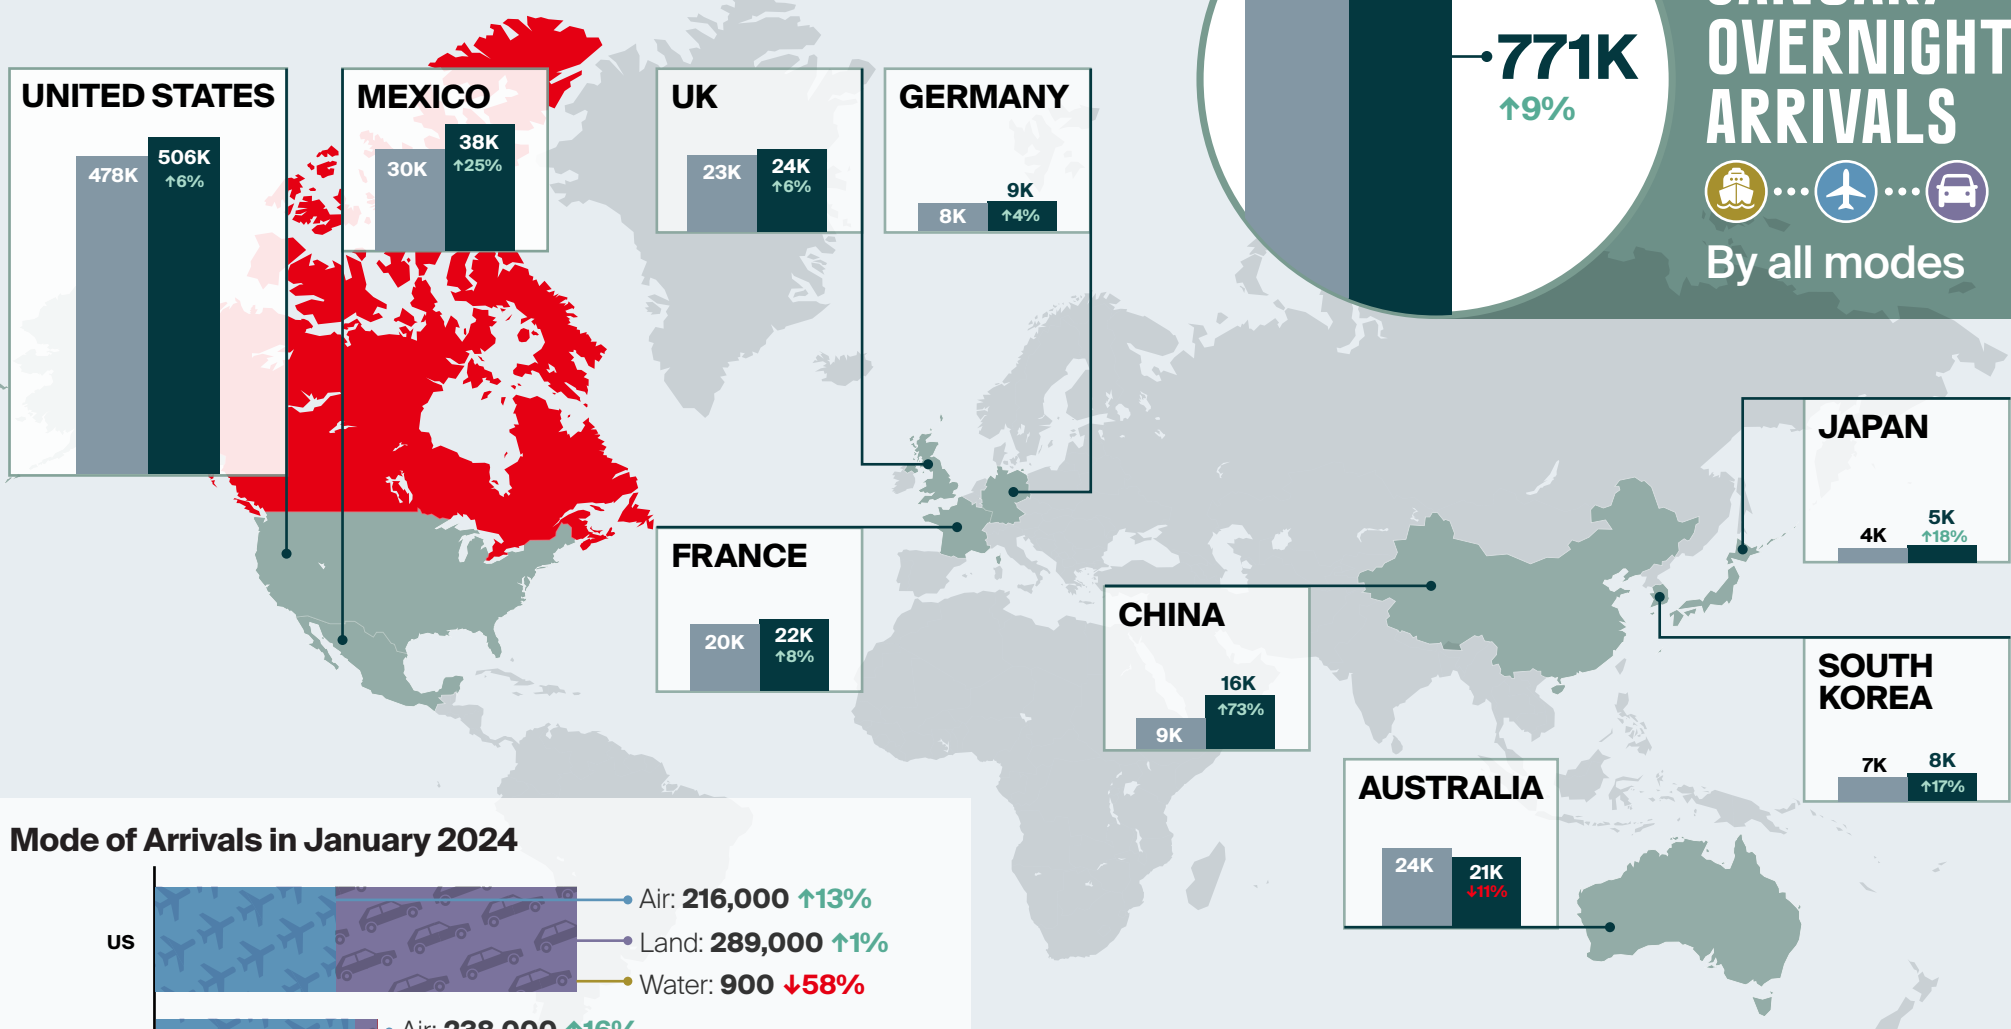

JANUARY 2024 overnight arrivals at a glance

LEGEND

Mode of Arrivals in January 2024

Overnight arrivals are preliminary estimates and are subject to change.
 X Infographic designed by @destinationcan
 For more information, visit www.Destinationcanada.com
 Data sources: Statistics Canada, Tables 24-10-0055-01 and 24-10-0053-01.