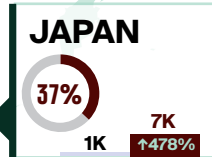

MARCH 2023 OVERNIGHT ARRIVALS AT A GLANCE

LEGEND

% current proportion of 2019 levels

Overnight arrivals

↓↑% = Percent change (%) compared to the same period in 2022

After reopening its borders to international travel in late summer 2021, Canada removed all COVID-19 border regulations on October 1, 2022.