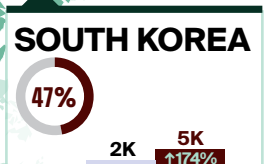

MARCH 2023 OVERNIGHT ARRIVALS AT A GLANCE

LEGEND

% current proportion of 2019 levels

Overnight arrivals

↓↑% = Percent change (%) compared to the same period in 2022

After reopening its borders to international travel in late summer 2021, Canada removed all COVID-19 border regulations on October 1, 2022.