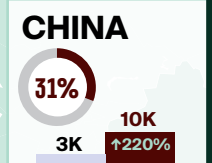

MARCH 2023 OVERNIGHT ARRIVALS AT A GLANCE

LEGEND

% current proportion of 2019 levels

Overnight arrivals

↓↑% = Percent change (%) compared to the same period in 2022

After reopening its borders to international travel in late summer 2021, Canada removed all COVID-19 border regulations on October 1, 2022.