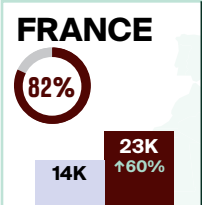

MARCH 2023 OVERNIGHT ARRIVALS AT A GLANCE

LEGEND

% current proportion of 2019 levels

Overnight arrivals

↓↑% = Percent change (%) compared to the same period in 2022

After reopening its borders to international travel in late summer 2021, Canada removed all COVID-19 border regulations on October 1, 2022.