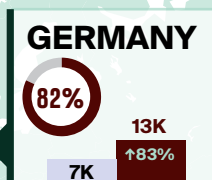

MARCH 2023 OVERNIGHT ARRIVALS AT A GLANCE

LEGEND

% current proportion of 2019 levels

Overnight arrivals

↓↑% = Percent change (%) compared to the same period in 2022

After reopening its borders to international travel in late summer 2021, Canada removed all COVID-19 border regulations on October 1, 2022.