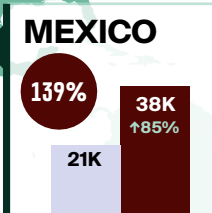

MARCH 2023 OVERNIGHT ARRIVALS AT A GLANCE

LEGEND

% current proportion of 2019 levels

Overnight arrivals

↓↑% = Percent change (%) compared to the same period in 2022

After reopening its borders to international travel in late summer 2021, Canada removed all COVID-19 border regulations on October 1, 2022.