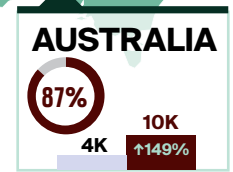

MARCH 2023 OVERNIGHT ARRIVALS AT A GLANCE

LEGEND

% current proportion of 2019 levels

Overnight arrivals

↓↑% = Percent change (%) compared to the same period in 2022

After reopening its borders to international travel in late summer 2021, Canada removed all COVID-19 border regulations on October 1, 2022.