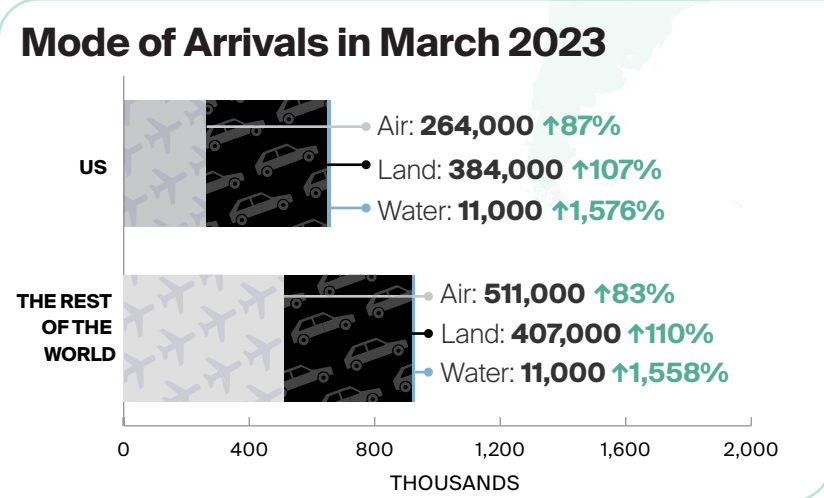

MARCH 2023 OVERNIGHT ARRIVALS AT A GLANCE

LEGEND

% current proportion of 2019 levels

Overnight arrivals

↓↑% = Percent change (%) compared to the same period in 2022

After reopening its borders to international travel in late summer 2021, Canada removed all COVID-19 border regulations on October 1, 2022.