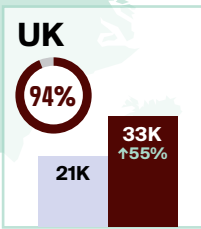

MARCH 2023 OVERNIGHT ARRIVALS AT A GLANCE

LEGEND

% current proportion of 2019 levels

Overnight arrivals

↓↑% = Percent change (%) compared to the same period in 2022

After reopening its borders to international travel in late summer 2021, Canada removed all COVID-19 border regulations on October 1, 2022.