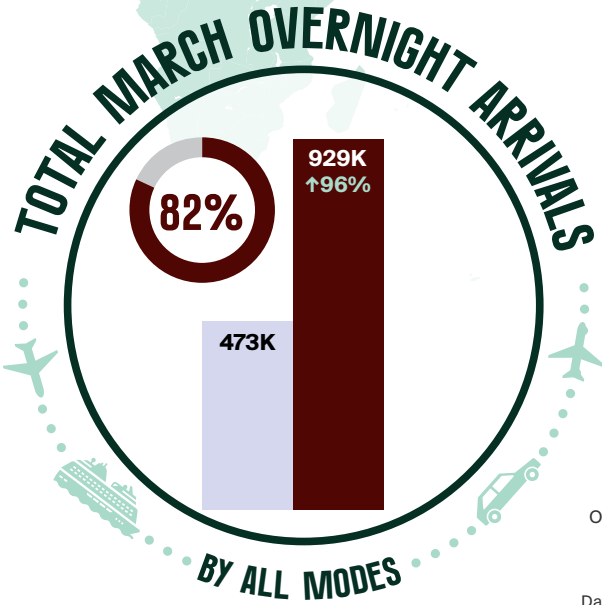

MARCH 2023 OVERNIGHT ARRIVALS AT A GLANCE

LEGEND

% current proportion of 2019 levels

Overnight arrivals

↓↑% = Percent change (%) compared to the same period in 2022

After reopening its borders to international travel in late summer 2021, Canada removed all COVID-19 border regulations on October 1, 2022.

Overnight arrivals are preliminary estimates and are subject to change.
 Infographic designed by @destinationcan
 For more information, visit www.Destinationcanada.com
 Data sources: Statistics Canada, Tables 24-10-0055-01 and 24-10-0053-01.