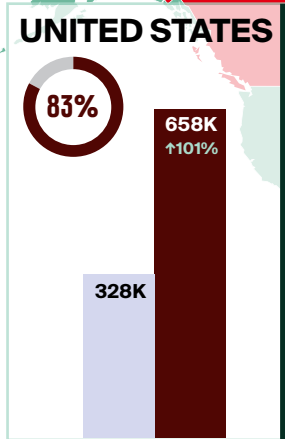

MARCH 2023 OVERNIGHT ARRIVALS AT A GLANCE

LEGEND

% current proportion of 2019 levels

Overnight arrivals

↓↑% = Percent change (%) compared to the same period in 2022

After reopening its borders to international travel in late summer 2021, Canada removed all COVID-19 border regulations on October 1, 2022.