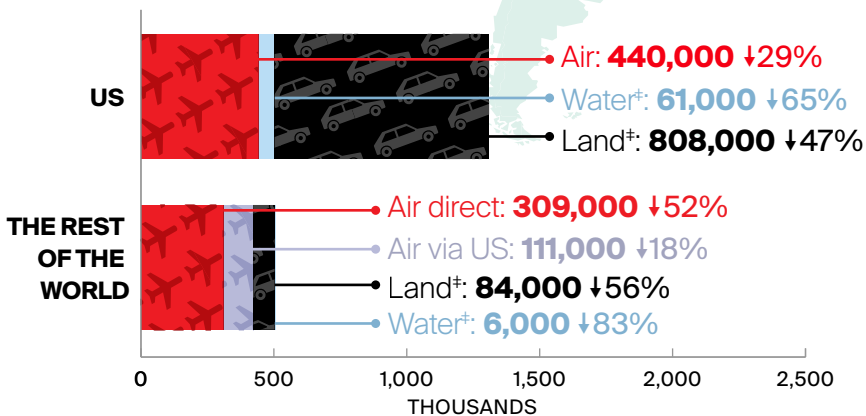

AUGUST 2022 OVERNIGHT ARRIVALS at a glance*

*Canadian borders opened to the US on Aug 9, 2021, and to international on Sep 7, 2021.

↓↑% = Percent change (%) compared to the same period in 2019**

Mode of Overnight Arrivals in August 2022

**Percentages shown are year-over-year changes compared to the same period in 2019.

Arrivals figures are preliminary estimates and are subject to change.

Infographic designed by @DestinationCAN

For more information, visit www.destinationcanada.com