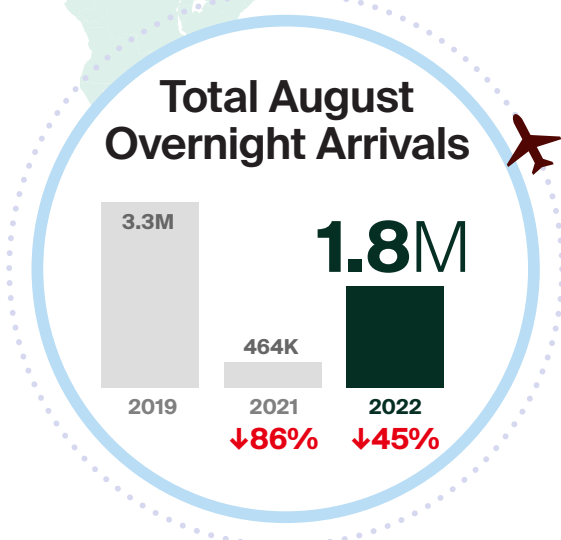

AUGUST 2022 OVERNIGHT ARRIVALS at a glance*

*Canadian borders opened to the US on Aug 9, 2021, and to international on Sep 7, 2021.

↓↑% = Percent change (%) compared to the same period in 2019**

Mode of Overnight Arrivals in August 2022

**Percentages shown are year-over-year changes compared to the same period in 2019.

Arrivals figures are preliminary estimates and are subject to change.

Infographic designed by @DestinationCAN

For more information, visit www.destinationcanada.com