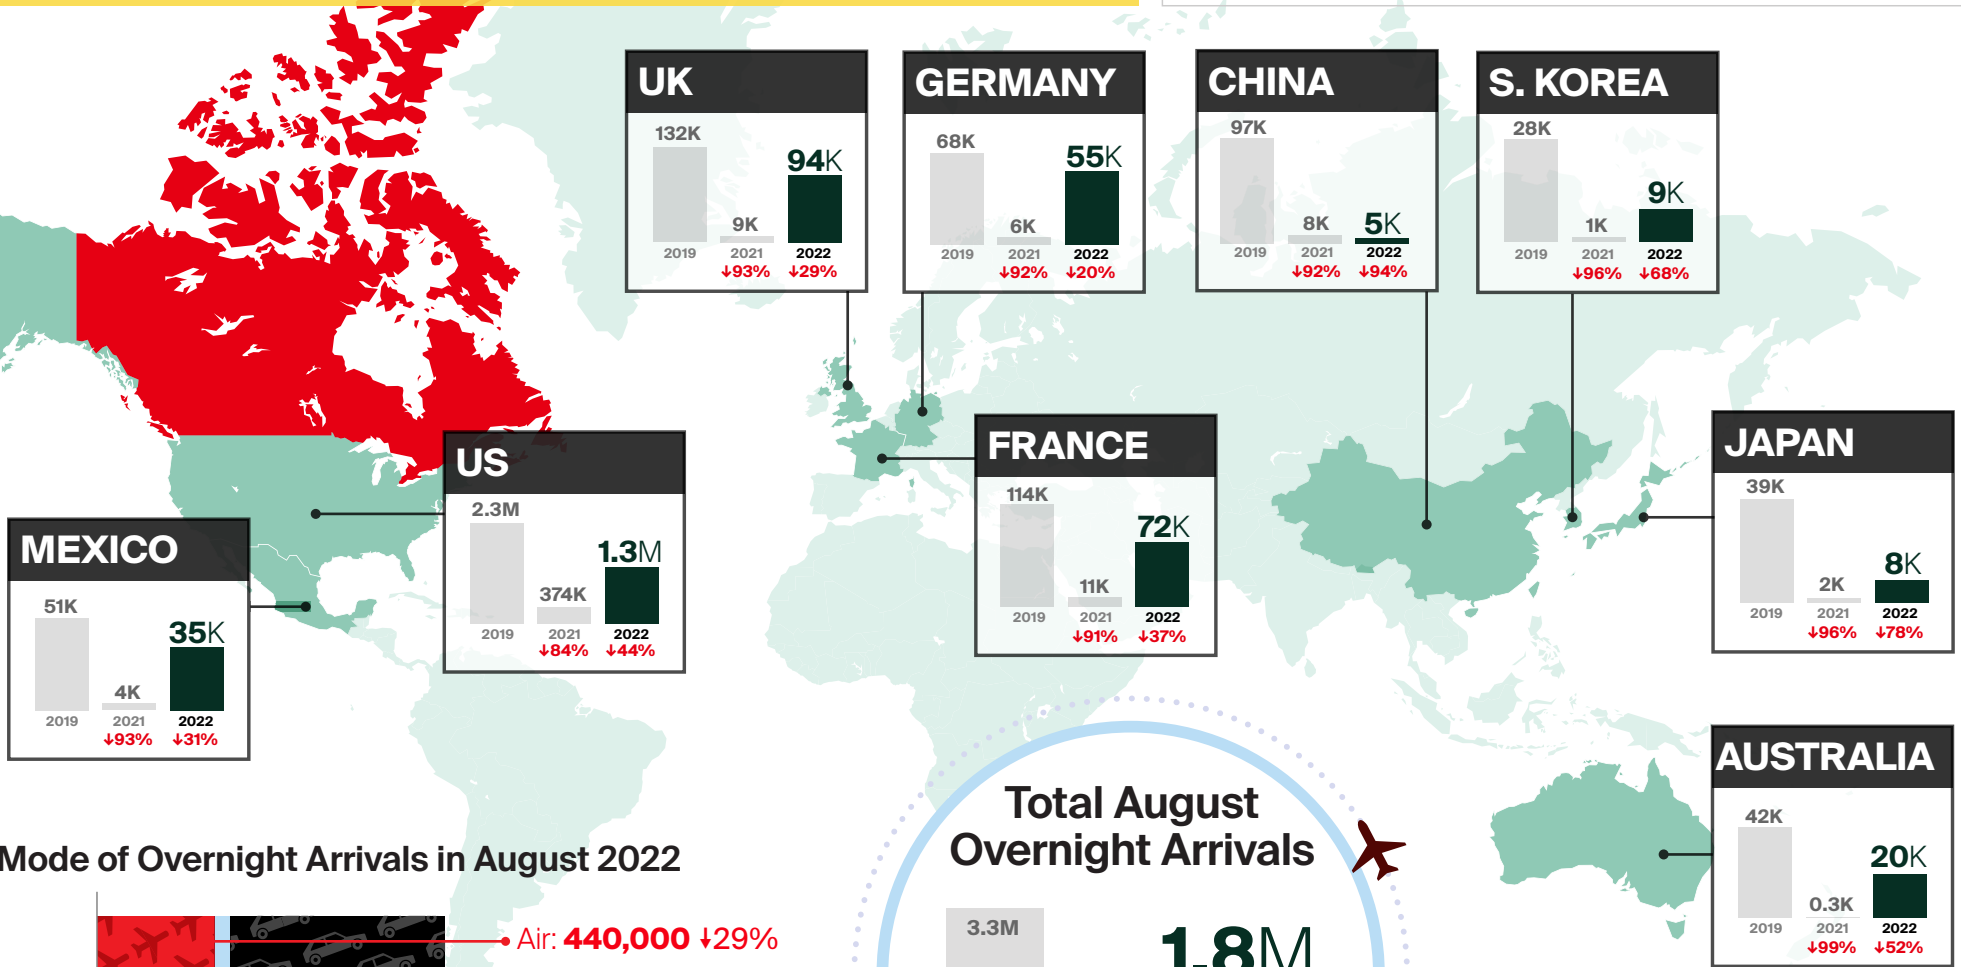

AUGUST 2022 OVERNIGHT ARRIVALS at a glance*

*Canadian borders opened to the US on Aug 9, 2021, and to international on Sep 7, 2021.

↓↑% = Percent change (%) compared to the same period in 2019**

Mode of Overnight Arrivals in August 2022

**Percentages shown are year-over-year changes compared to the same period in 2019.

Arrivals figures are preliminary estimates and are subject to change.

Infographic designed by @DestinationCAN

For more information, visit www.destinationcanada.com

Data sources: Statistics Canada, Tables 24-10-0055-01 and 24-10-0053-01.

*Note: Arrivals by ferry are now included in water arrivals as of 2022, whereas arrivals by ferry were included in land arrivals in previous years.