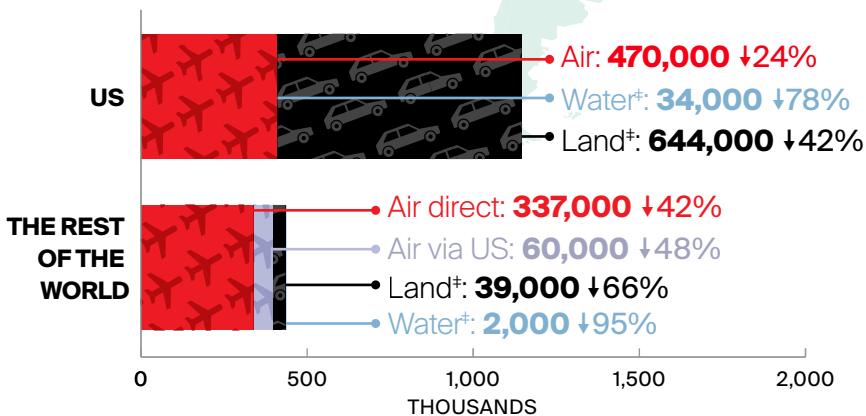

JUNE 2022 OVERNIGHT ARRIVALS at a glance*

*Canadian borders opened to the US on Aug 9, 2021, and to international on Sep 7, 2021.

↓↑% = Percent change (%) compared to the same period in 2019**

Mode of Overnight Arrivals in June 2022

**Percentages shown are year-over-year changes compared to the same period in 2019.

Arrivals figures are preliminary estimates and are subject to change.

Infographic designed by @DestinationCAN

For more information, visit www.destinationcanada.com