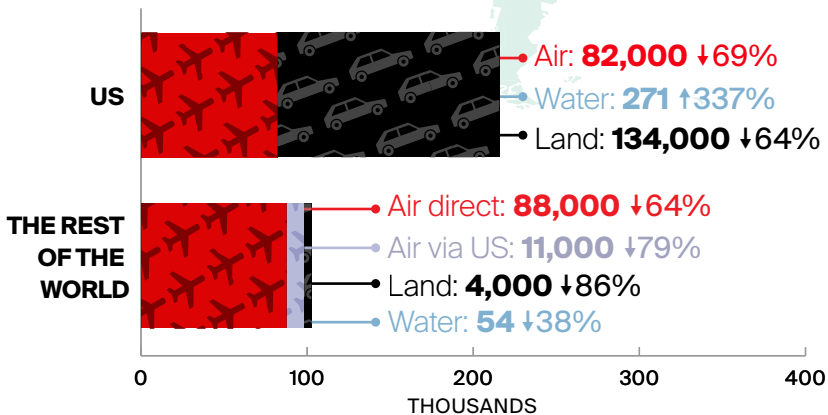

FEBRUARY 2022 OVERNIGHT ARRIVALS at a glance*

*Canadian borders opened to the US on Aug 9, 2021, and to international on Sep 7, 2021.

↓% = Percent change compared to the same period in 2019**
 □ = Increase in arrivals compared to 2021

Mode of Arrivals in February 2022

**Percentages shown are year-over-year changes compared to the same period in 2019.

Arrivals figures are preliminary estimates and are subject to change.

Infographic designed by @DestinationCAN
 For more information, visit www.destinationcanada.com