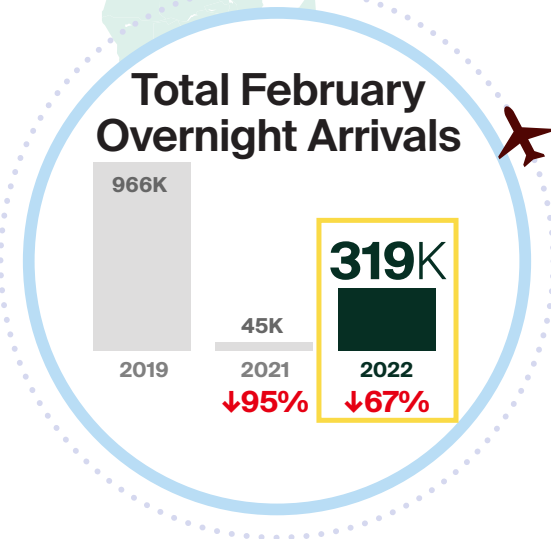

FEBRUARY 2022 OVERNIGHT ARRIVALS at a glance*

*Canadian borders opened to the US on Aug 9, 2021, and to international on Sep 7, 2021.

↓% = Percent change compared to the same period in 2019**
 □ = Increase in arrivals compared to 2021

Mode of Arrivals in February 2022

**Percentages shown are year-over-year changes compared to the same period in 2019.

Arrivals figures are preliminary estimates and are subject to change.

Infographic designed by @DestinationCAN
 For more information, visit www.destinationcanada.com