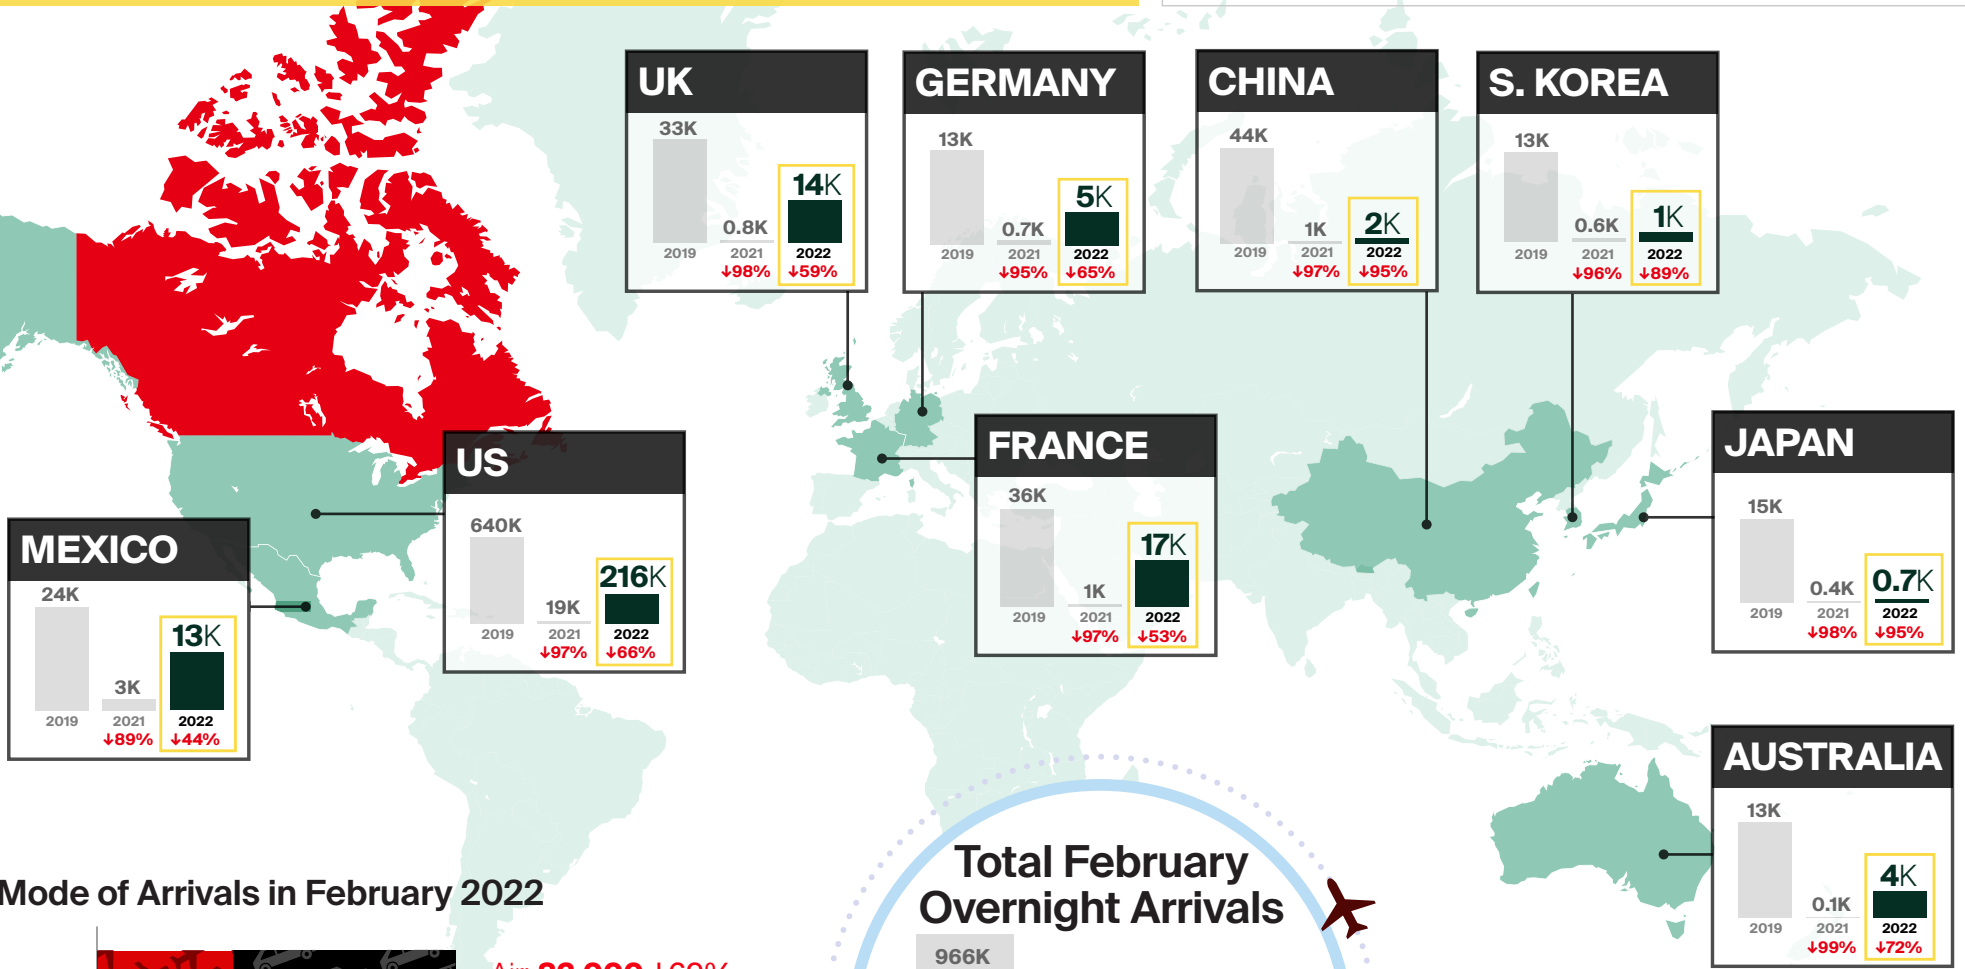

FEBRUARY 2022 OVERNIGHT ARRIVALS at a glance*

*Canadian borders opened to the US on Aug 9, 2021, and to international on Sep 7, 2021.

↓% = Percent change compared to the same period in 2019**
 □ = Increase in arrivals compared to 2021

Mode of Arrivals in February 2022

**Percentages shown are year-over-year changes compared to the same period in 2019.

Arrivals figures are preliminary estimates and are subject to change.

Infographic designed by @DestinationCAN
 For more information, visit www.destinationcanada.com